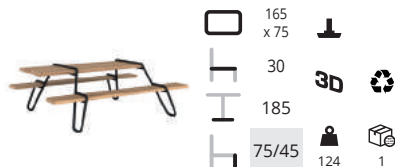

Clip-board picnic start beuken

blad FA